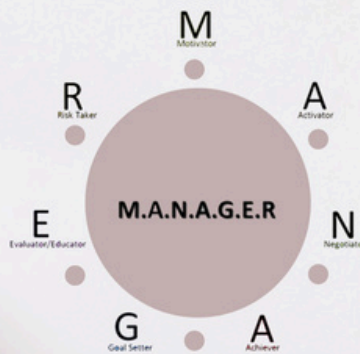

## ANALYSIS

for  
Leaders  
Managers  
and  
Trainers

SCAN DISINI

s.id/hfbroti

## the Good Manager Training

The foundation of  
managing yourself  
is wrapped up in  
a very word of  
the Manager

You cannot  
manage others  
if you cannot  
manage yourself

With Our Adapted Behaviour Modification Program